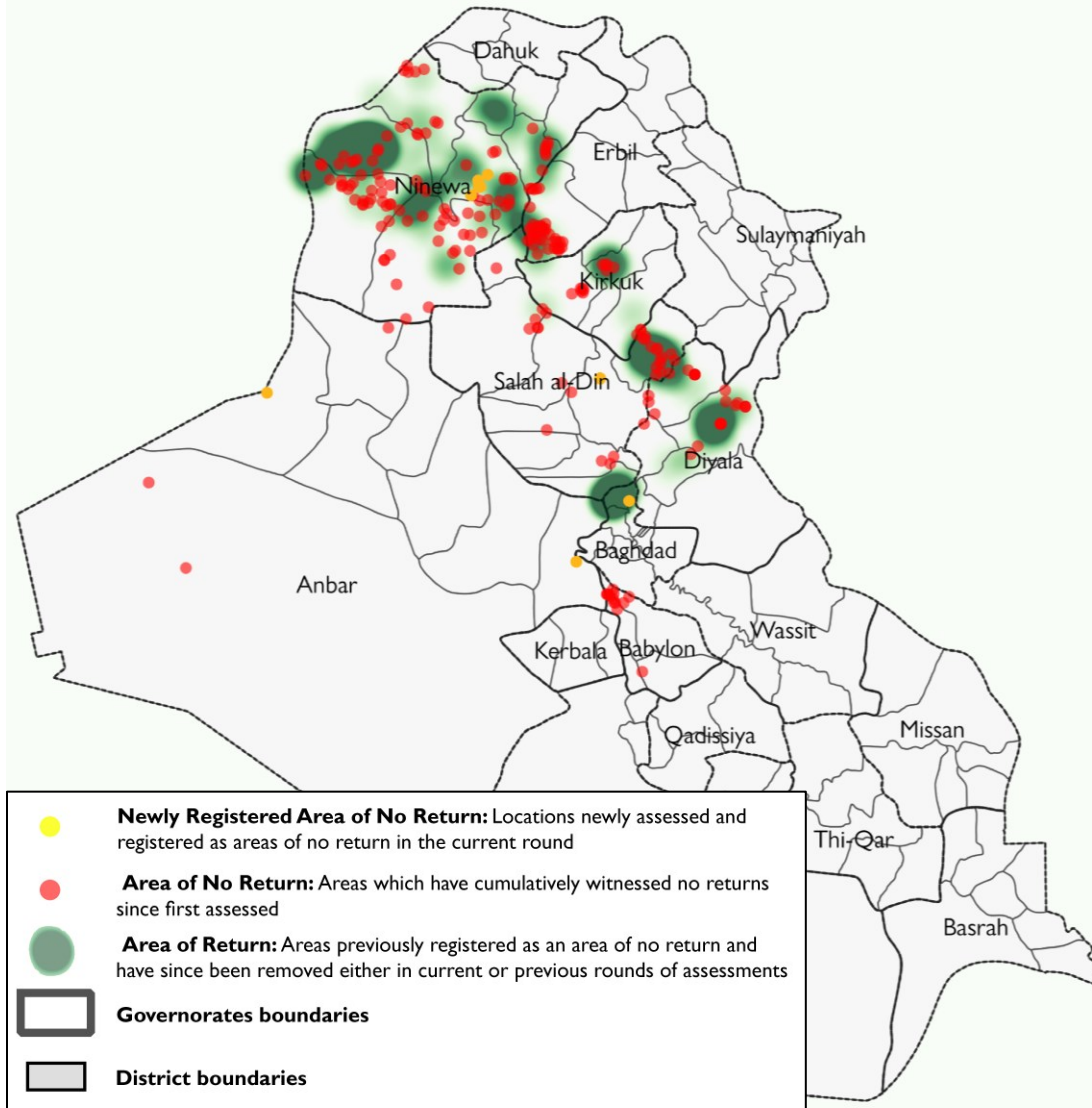

Areas of No Return - April 2021

Assessments of Areas of No Return began in August 2018, updated every two months. For each update:

1. New locations may be registered as no return as they become known to assessment teams.
2. Locations of no return may be removed from the list if they have witnessed returns since the last round. Once a location is removed, they remain off the list.

Reported reasons for no return fall into two main categories

- a) Security reasons, including instability or inaccessibility
- b) Housing damage and lack of services and infrastructure

Summary of Areas of No Return			
Governorate	No. of Districts	No. of Sub-districts	No. of locations with no return
Ninewa	6	15	96
Diyala	4	5	45
Erbil	1	3	45
Salah Al-Din	7	12	43
Babylon	1	2	13
Kirkuk	2	2	9
Anbar	3	4	5
7	24	43	256

Newly Registered Areas of No Return in this Round				
Governorate	District	Sub-District	Number of locations	Locations
Ninewa	Hatra	Markaz Hatra	1	Um Qurun village
		Alshura	2	Msherfah village, Rjal aljalbah village
	Mosul	Hamam al Aleel	3	AL maraj village, Kharbat alteer village, Tal saykhan village
1	2	3	6	

Locations removed from list of 'No Returns' after witnessing returns since last round				
Governorate	District	Sub-District	Number of locations	Locations
Ninewa	Mosul	Al- Muhalabiya	2	Akzel Alsaker Village, Akzel Alsaker Village
	Hatra	Altal	1	Albuthah alsharqia
	Al-Hamdaniya	Markaz Al-Hamdaniya	2	Jmakor, Turkumanz
	Sinjar	Qerawan	2	Erfaea, Ain Fathy
Kirkuk	Kirkuk	Al-Multaqa	2	Al-Naseryah village, Al-Baher village
Salah Al-Din	Tooz	Al-Amerli	2	Ta Sharaf village , Theaeleb village
3	6	6	11	